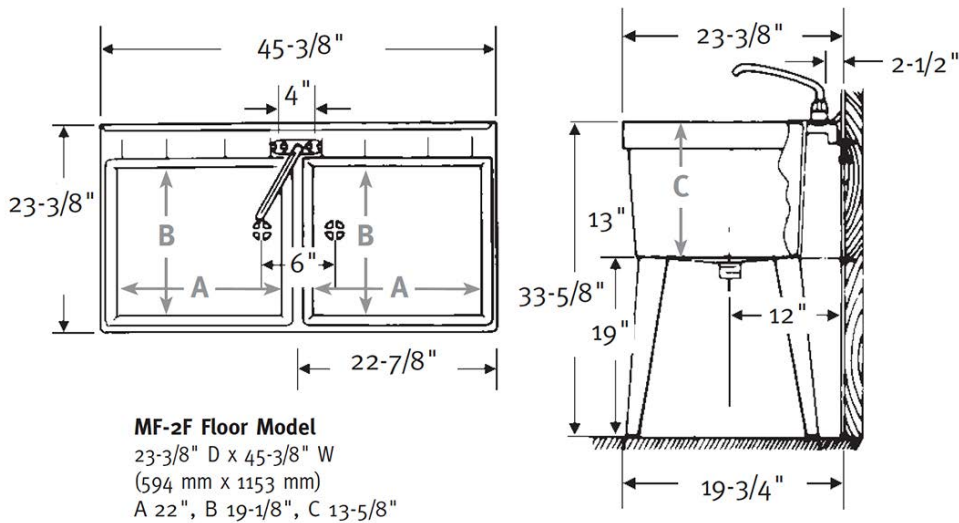

MF-2W 23-3/8" x 45-3/8" Composite Laundry Tub

Model number:

LAUNDRY TUB

Dimensions: 23" x 45" x 15" **Mount Type:** Wall Mount

Material: Veritek

Standard Features:

- Made of sturdy Veritek; with no surface coating to chip or crack
- Will not mold or mildew
- Wall mounted model (brackets included)
- Faucet starter holes on underside of deck (faucet sold separately)
- Includes drain
- Molded-in wash board

MF-2W 23-3/8" x 45-3/8" Composite Laundry Tub

Model number:

LAUNDRY TUB

Dimensions: 23" x 45" x 15" **Mount Type:** Wall Mount

Material: Veritek

Water capacity:

44 gal.

Type of bowl:

Double

Type of sink:

Laundry tub

Number of bowls:

Two

Project:

Contractor:

Representative: